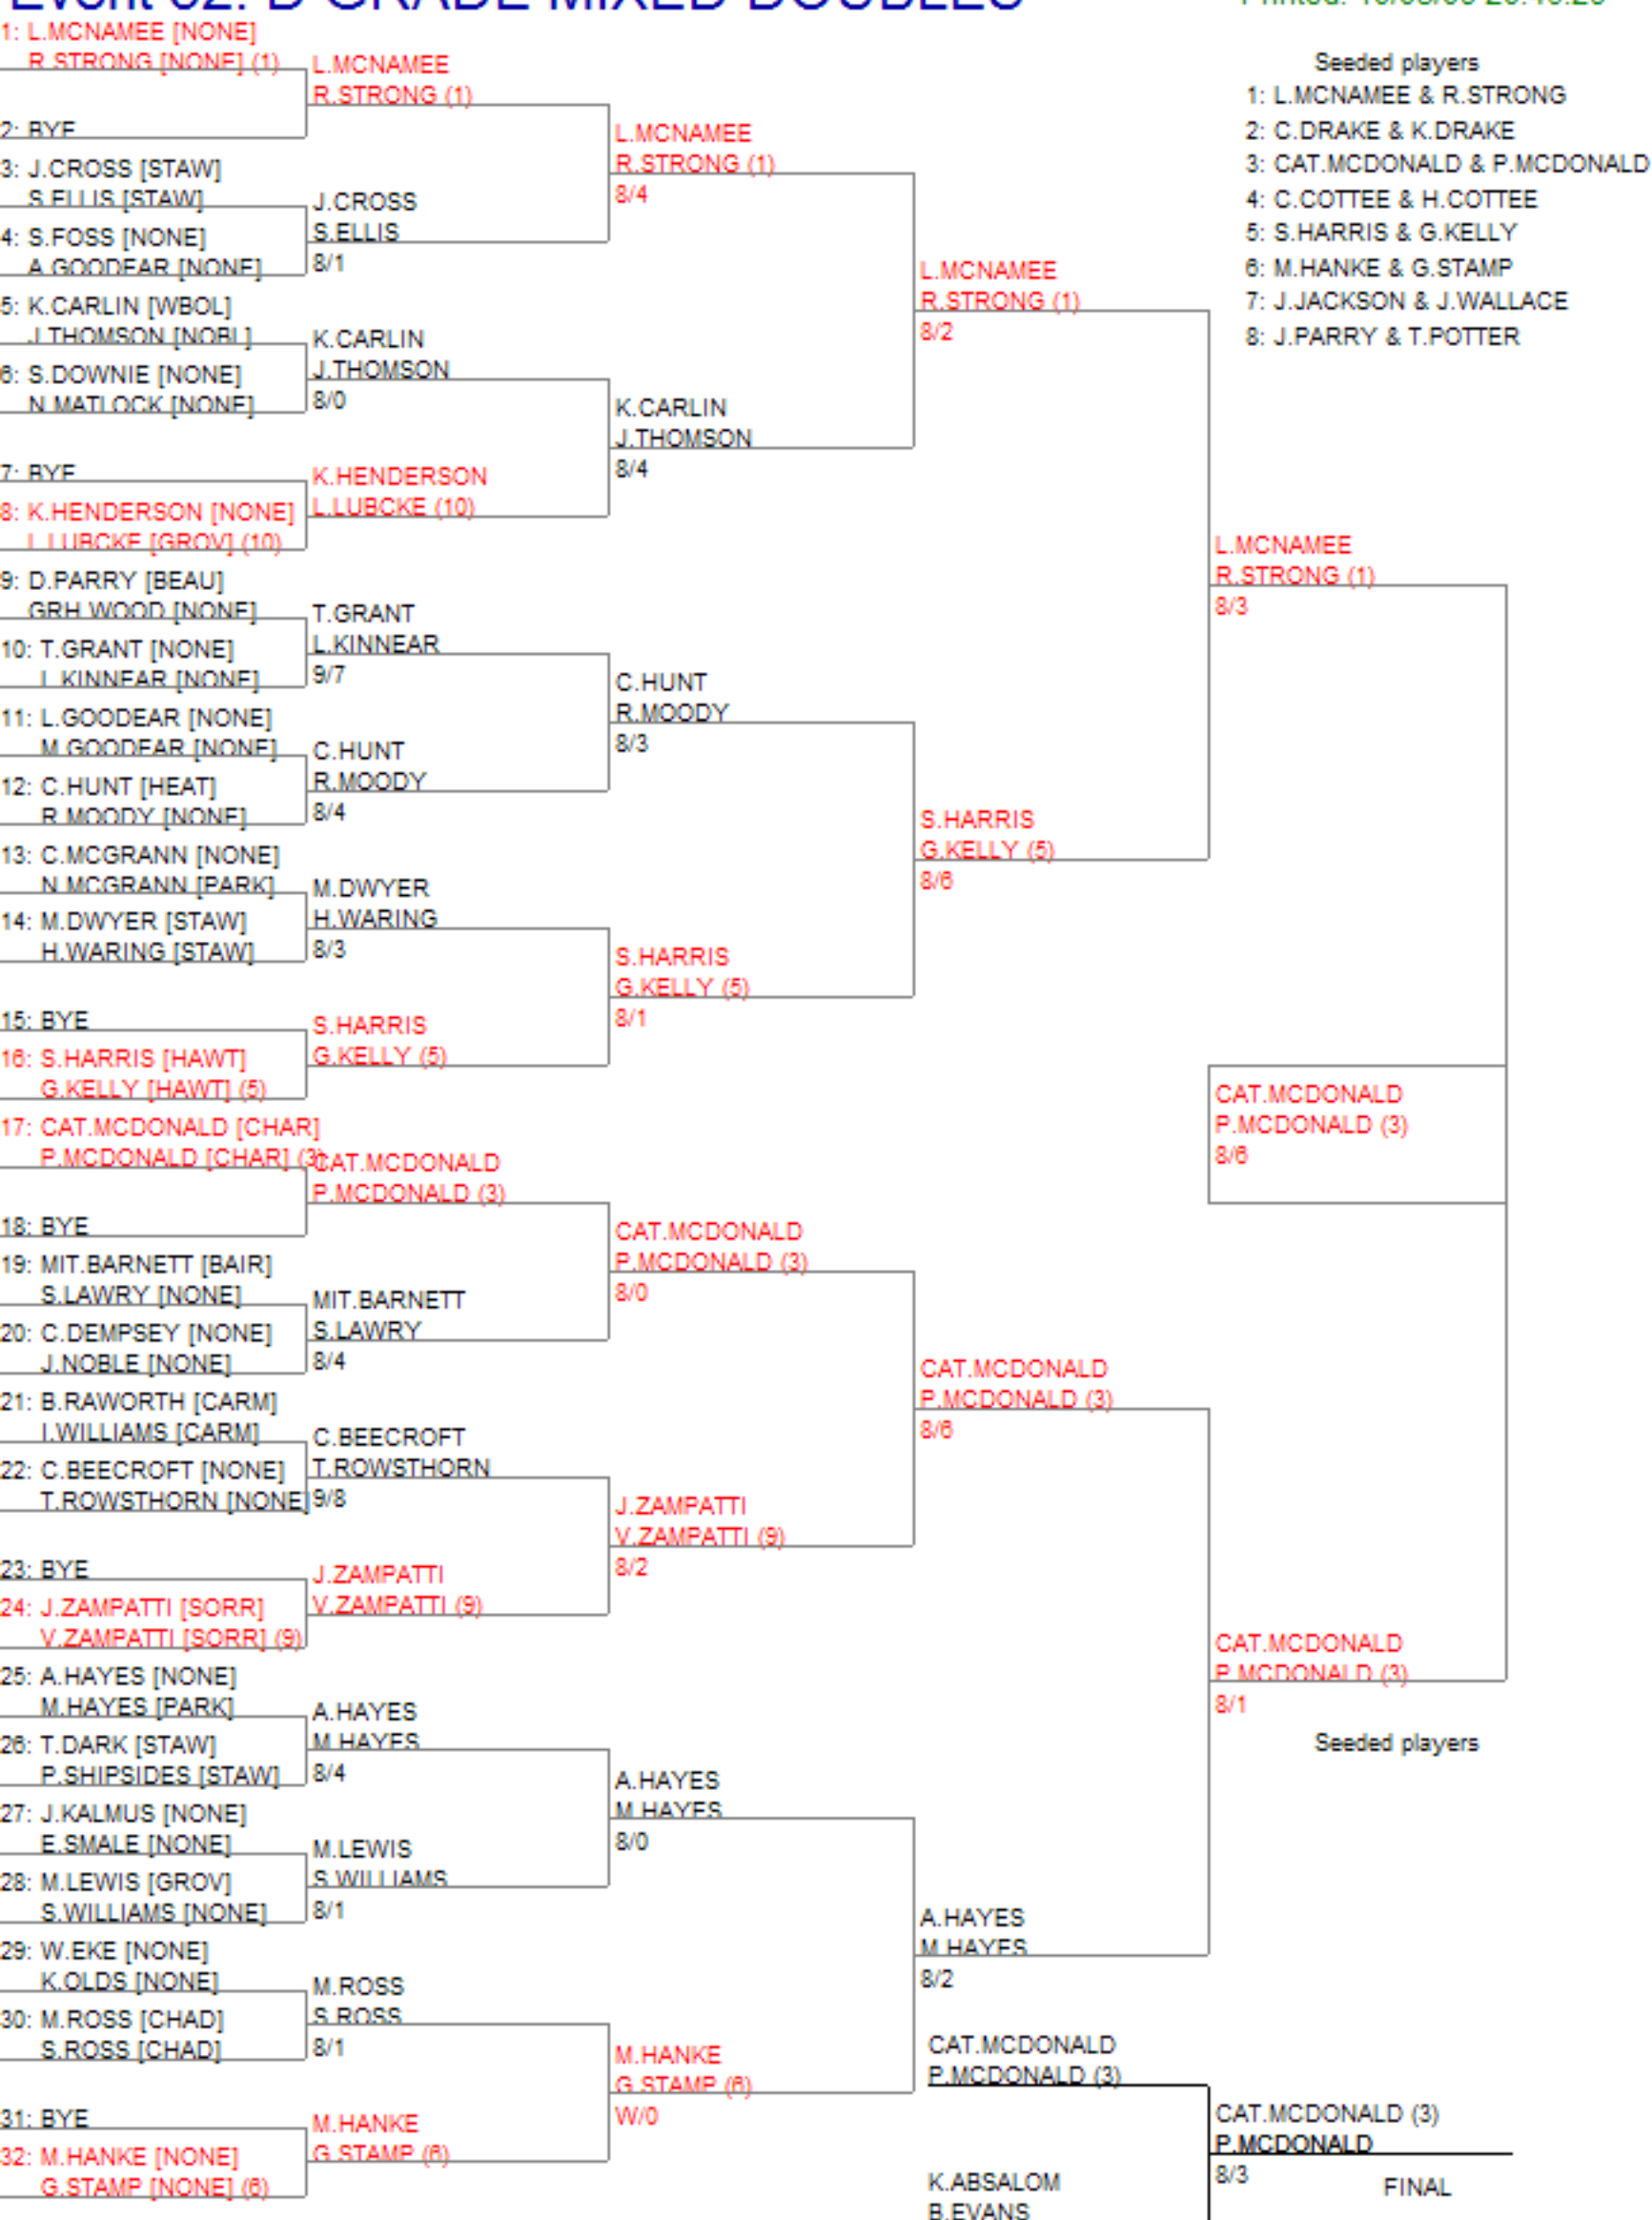

2009 Warrnambool Open

Event 32. D GRADE MIXED DOUBLES

Printed: 10/03/09 20:46:29

2009 Warrnambool Open

Event 32. D GRADE MIXED DOUBLES

Printed: 10/03/09 20:46:29